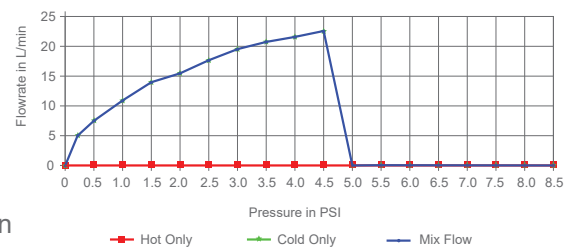

Aleo Wall-mount Bath Spout

99061IN

Product Description: Aleo wall-mount bath spout

Colour/Finish: Polished Chrome

Material: Brass Body

Minimum Pressure: 0.5 bar

Product Weight (kg): 0.7

Fixings Included: Yes

Guarantee (Years): 5

Additional Information: KOHLER® finishes resist corrosion and tarnishing, whilst solid brass construction ensures durability and reliability.

Flow Diagram

Dimensions (mm):